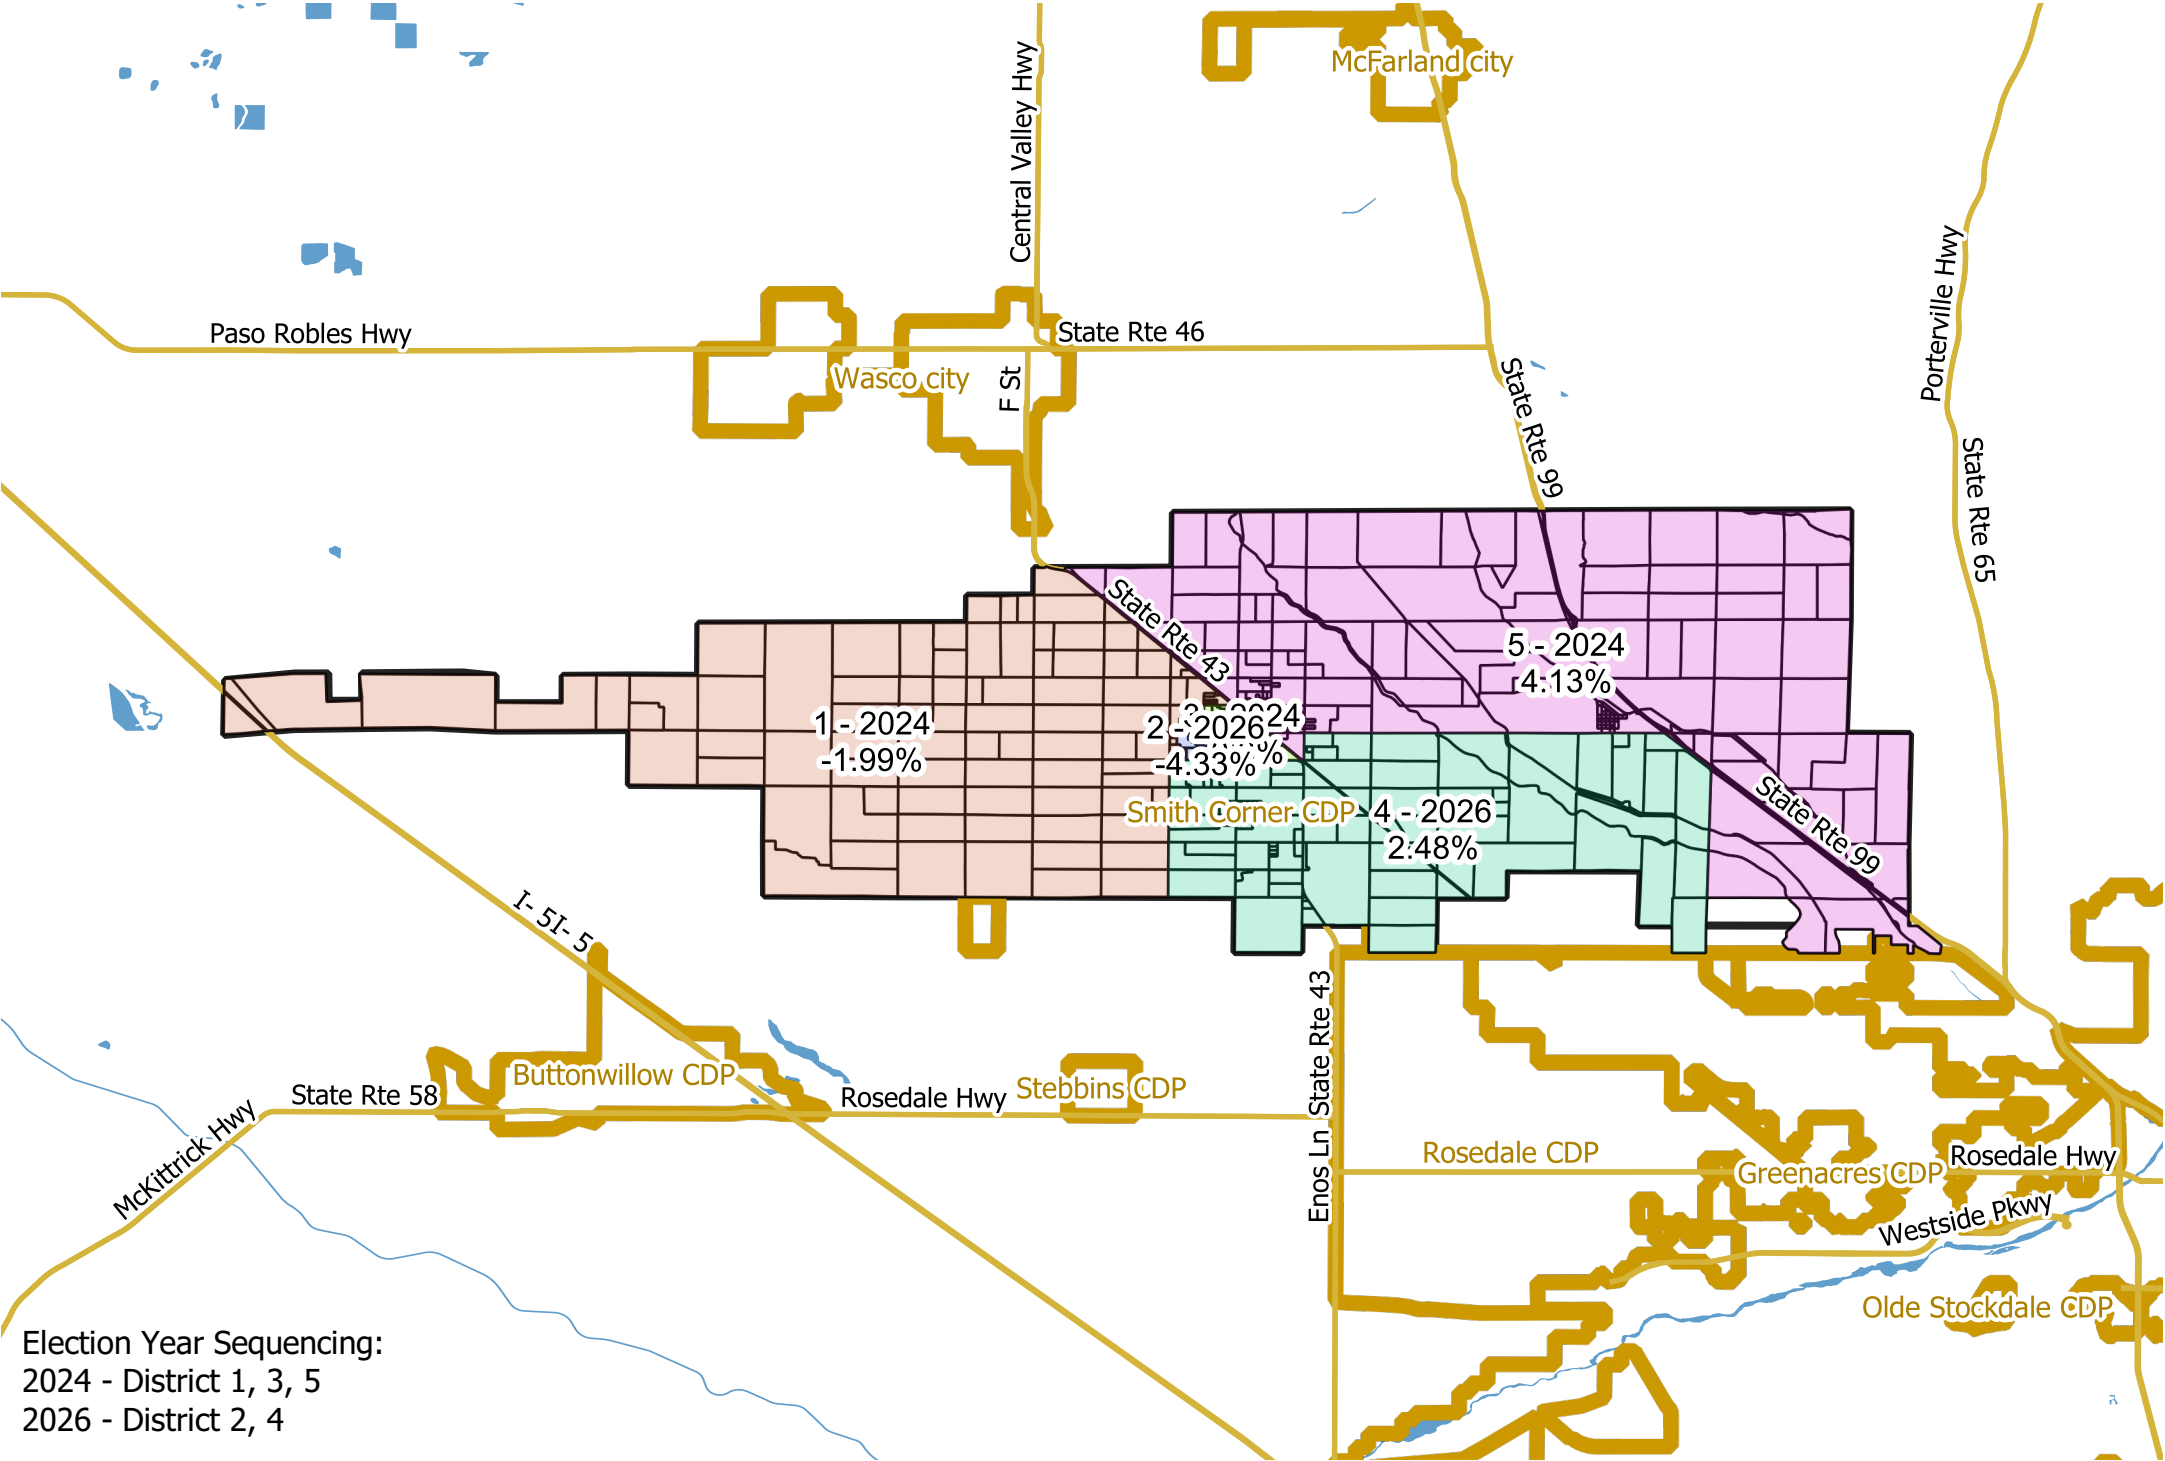

Shafter Recreation and Park District - Final Map (2/13/2024)

Election Year Sequencing:
 2024 - District 1, 3, 5
 2026 - District 2, 4